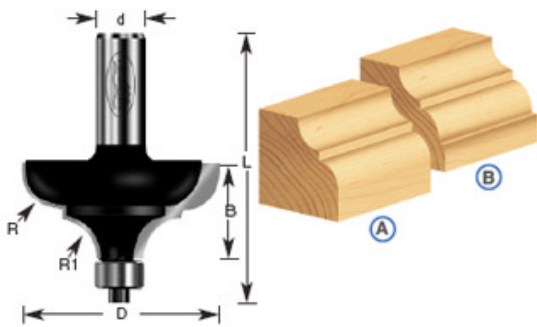

(A) - Standard 1/2" bearing #47706 (included)  
(B) - Optional 3/8" bearing #47702 (order separately)

1/2" Shank  
2 Flute With Ball Bearing Guide  
Professional Quality Carbide-Tipped

## SPECIFICATIONS

<b>Manufacturer</b>	Amana Tool
<b>Diameter</b>	1 3/8 in
<b>Cut Height, Length, or Width</b>	11/16 in
<b>Bearing(s)</b>	47706 for A included; 47702 for B order separately
<b>Flute</b>	2
<b>Overall Length</b>	2 3/16 in
<b>Radius</b>	1/4 in
<b>R1/Radius</b>	3/16 in
<b>Shank</b>	1/4 in