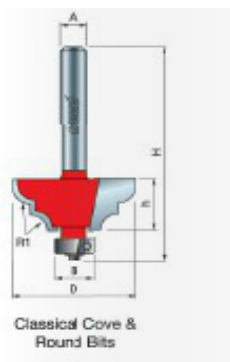

### Item #38-632, Freud 1 3/8 in Dia, 1/2 in CH, 1/2 in Shank Decorative Edge Bit: Classical Cove & Round \$44.85

Thank you for shopping with us!

**Application:** Decorative edging for cabinets, molding, and furniture

-Add distinctive design to cabinets, furniture, plaques, and millwork with these decorative edging bits.

-Cuts all composition materials, plywoods, hardwoods, and softwoods.

-Use on hand-held and table-mounted routers.

38-632

SPECIFICATIONS	
<b>Manufacturer</b>	Freud Tools
<b>Diameter</b>	1 3/8 in
<b>Cut Height, Length, or Width</b>	1/2 in
<b>Minor Height</b>	5/64 in
<b>Overall Length</b>	2 9/16 in
<b>R1/Radius</b>	5/32 in
<b>R2/Radius</b>	--
<b>Shank</b>	1/2 in
<b>Type</b>	Classical Cove & Round Bit - Quadra-Cut
<b>Bearing Size</b>	5/8 in