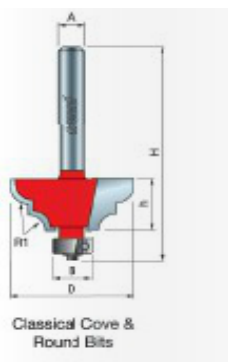

Thank you for shopping with us!

Application: Decorative edging for cabinets, molding, and furniture

-Add distinctive design to cabinets, furniture, plaques, and millwork with these decorative edging bits.

-Cuts all composition materials, plywoods, hardwoods, and softwoods.

-Use on hand-held and table-mounted routers.

38-622

SPECIFICATIONS

Manufacturer	Freud Tools
Diameter	1 1/8 in
Cut Height, Length, or Width	1/2 in
Minor Height	5/64 in
Overall Length	2 5/16 in
R1/Radius	5/32 in
R2/Radius	--
Shank	1/4 in
Type	Classical Cove & Round Bit
Bearing Size	3/8 in