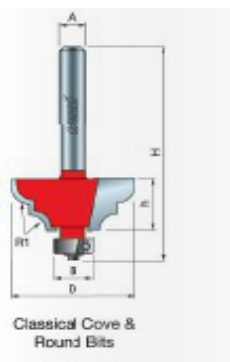

### Item #38-613, Freud 1 3/8 in Dia, 3/4 in CH, 1/4 in Shank Decorative Edge Bit: Classical Cove & Round \$48.60

Thank you for shopping with us!

**Application:** Decorative edging for cabinets, molding, and furniture

-Add distinctive design to cabinets, furniture, plaques, and millwork with these decorative edging bits.

-Cuts all composition materials, plywoods, hardwoods, and softwoods.

-Use on hand-held and table-mounted routers.

## SPECIFICATIONS

<b>Manufacturer</b>	Freud Tools
<b>Diameter</b>	1 3/8 in
<b>Cut Height, Length, or Width</b>	3/4 in
<b>Minor Height</b>	5/64 in
<b>Overall Length</b>	2 1/4 in
<b>R1/Radius</b>	1/4 in
<b>R2/Radius</b>	3/16 in
<b>Shank</b>	1/4 in
<b>Type</b>	Classical Cove & Round Bit
<b>Bearing Size</b>	1/2 in