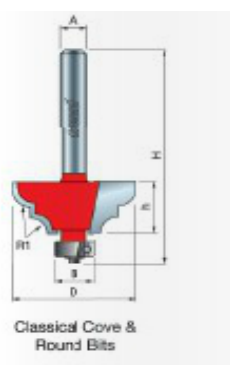

Classical Cove &
Round Bits

SPECIFICATIONS

Manufacturer	Freud Tools
Diameter	1 3/8 in
Cut Height, Length, or Width	1/2 in
Minor Height	5/64 in
Overall Length	2 9/16 in
R1/Radius	5/32 in
R2/Radius	--
Shank	1/2 in
Type	Classical Cove & Round Bit - Quadra-Cut
Bearing Size	3/4 in