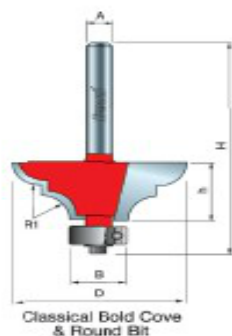

Thank you for shopping with us!

Application: Decorative edging for cabinets, molding, and furniture

-Add distinctive design to cabinets, furniture, plaques, and millwork with these decorative edging bits.

-Cuts all composition materials, plywoods, hardwoods, and softwoods.

-Use on hand-held and table-mounted routers.

38-524

SPECIFICATIONS

Manufacturer	Freud Tools
Diameter	1 1/2 in
Cut Height, Length, or Width	11/16 in
Minor Height	--
Overall Length	2 5/16 in
R1/Radius	1/4 in
R2/Radius	--
Shank	1/4 in
Type	Classical Bold Cove & Bead Bit
Bearing Size	3/8 in