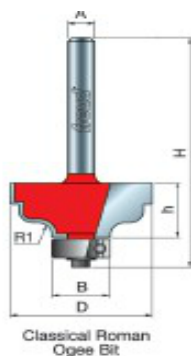

Thank you for shopping with us!

Application: Decorative edging for cabinets, molding, and furniture

-Add distinctive design to cabinets, furniture, plaques, and millwork with these decorative edging bits.

-Cuts all composition materials, plywoods, hardwoods, and softwoods.

-Use on hand-held and table-mounted routers.

38-402

SPECIFICATIONS

Manufacturer	Freud Tools
Diameter	1 1/4 in
Cut Height, Length, or Width	19/32 in
Minor Height	15/64 in
Overall Length	2 3/16 in
R1/Radius	1/8 in
R2/Radius	--
Shank	1/4 in
Type	Classical Roman Ogee Bit
Bearing Size	1/2 in