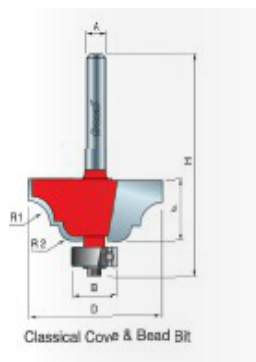

Edge of Arlington Saw & Tool, Inc.

124 South Collins
Arlington, TX 76010
Phone: 817-461-7171 • Fax: 817-795-6651
Toll Free: 888-461-7171
Email: info@eoasaw.com
Website: www.eoasaw.com

38-362

Item #38-362, Freud 1 3/8 in Dia, 5/8 in CH, 1/2 in Shank Decorative Edge Bit: Classical Cove & Bead

\$54.56
Thank you for shopping with us!

Application: Decorative edging for cabinets, molding, and furniture

-Add distinctive design to cabinets, furniture, plaques, and millwork with these decorative edging bits.

-Cuts all composition materials, plywoods, hardwoods, and softwoods.

-Use on hand-held and table-mounted routers.

Classical Cove & Bead Bit

SPECIFICATIONS

Manufacturer	Freud Tools
Diameter	1 3/8 in
Cut Height, Length, or Width	5/8 in
Minor Height	--
Overall Length	2 1/2 in
R1/Radius	1/4 in
R2/Radius	5/32 in
Shank	1/2 in
Type	Classical Cove & Bead Bit - Quadra-Cut
Bearing Size	5/8 in