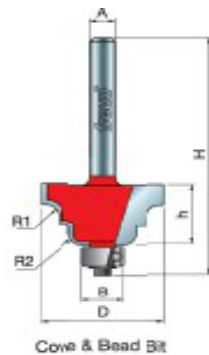

Thank you for shopping with us!

Application: Decorative edging for cabinets, molding, and furniture

-Add distinctive design to cabinets, furniture, plaques, and millwork with these decorative edging bits.

-Cuts all composition materials, plywoods, hardwoods, and softwoods.

-Use on hand-held and table-mounted routers.

38-302

SPECIFICATIONS

Manufacturer	Freud Tools
Diameter	1 5/32 in
Cut Height, Length, or Width	5/8 in
Minor Height	7/32 in
Overall Length	2 3/16 in
R1/Radius	1/8 in
R2/Radius	--
Shank	1/4 in
Type	Cove & Bead Bit
Bearing Size	3/8 in