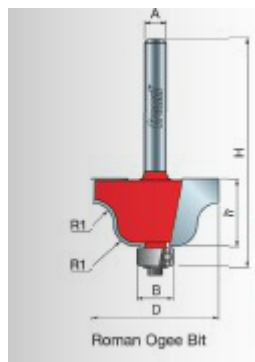

Thank you for shopping with us!

Application: Decorative edging for cabinets, molding, and furniture

-Add distinctive design to cabinets, furniture, plaques, and millwork with these decorative edging bits.

-Cuts all composition materials, plywoods, hardwoods, and softwoods.

-Use on hand-held and table-mounted routers.

38-106

SPECIFICATIONS	
Manufacturer	Freud Tools
Diameter	1 5/8 in
Cut Height, Length, or Width	23/32 in
Minor Height	--
Overall Length	2 9/16 in
R1/Radius	1/4 in
R2/Radius	--
Shank	1/2 in
Type	Roman Ogee Bit - Quadra-Cut
Bearing Size	5/8 in