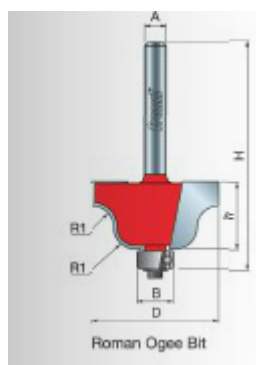

Thank you for shopping with us!

Application: Decorative edging for cabinets, molding, and furniture

-Add distinctive design to cabinets, furniture, plaques, and millwork with these decorative edging bits.

-Cuts all composition materials, plywoods, hardwoods, and softwoods.

-Use on hand-held and table-mounted routers.

38-104

SPECIFICATIONS

Manufacturer	Freud Tools
Diameter	1 5/16 in
Cut Height, Length, or Width	1/2 in
Minor Height	--
Overall Length	2 3/8 in
R1/Radius	5/32 in
R2/Radius	--
Shank	1/2 in
Type	Roman Ogee Bit - Quadra-Cut
Bearing Size	5/8 in