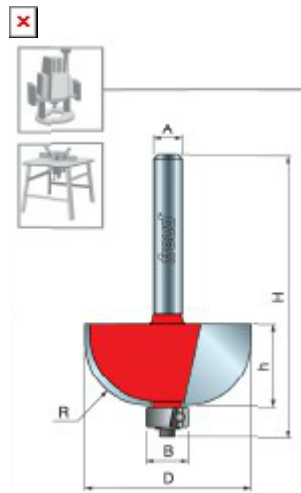

### Item #30-114, Freud 1 1/2 in Dia, 5/8 in Ch, 2 1/2 in OAL, 1/2 in Radius, 1/2 in Shank Cove Bit \$45.62

Thank you for shopping with us!

**Application:** Smooth, decorative edging and inverted radii

- Create smooth, classic cove profiles with Freud cove bits, which have a shear angle that slices wood similar to the way a craftsman uses a hand plane.
- Cuts all composition materials, plywoods, hardwoods, and softwoods.
- Use on hand-held and table-mounted portable routers.

## SPECIFICATIONS

<b>Manufacturer</b>	Freud Tools
<b>Diameter</b>	1 1/2 in
<b>Cut Height, Length, or Width</b>	5/8 in
<b>Overall Length</b>	2 1/2 in
<b>Radius</b>	1/2 in
<b>Shank</b>	1/2 in