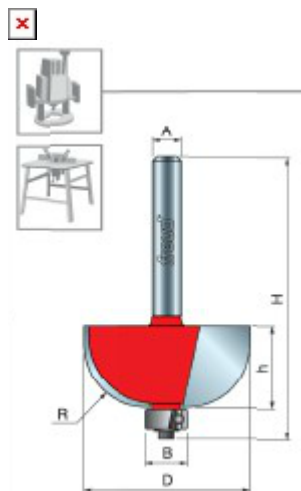

### Item #30-103, Freud 1 in Dia, 5/15 in CH, 2 3/16 in OAL, 5/16 in Radius, 1/4 in Shank Cove Bit \$35.99

Thank you for shopping with us!

**Application:** Smooth, decorative edging and inverted radii

- Create smooth, classic cove profiles with Freud cove bits, which have a shear angle that slices wood similar to the way a craftsman uses a hand plane.
- Cuts all composition materials, plywoods, hardwoods, and softwoods.
- Use on hand-held and table-mounted portable routers.

## SPECIFICATIONS

<b>Manufacturer</b>	Freud Tools
<b>Diameter</b>	1 in
<b>Cut Height, Length, or Width</b>	5/16 in
<b>Overall Length</b>	2 3/16 in
<b>Radius</b>	5/16 in
<b>Shank</b>	1/4 in