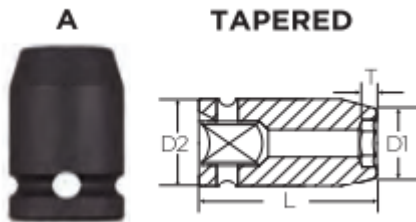

Edge of Arlington Saw & Tool, Inc.

124 South Collins
Arlington, TX 76010
Phone: 817-461-7171 • Fax: 817-795-6651
Toll Free: 888-461-7171
Email: info@eoasaw.com
Website: www.eoasaw.com

Item #29321, Vega 6-pt Impact Sockets Std Length - 3/8" Sq Drive (SAE) **\$5.56**

Thank you for shopping with us!

Made from S2 modified shock resistant steel for professional performance and durability. Rounded corners on hex and square opening for stress relief.

SPECIFICATIONS	
Manufacturer	Vega Industries
Diameter (D1)	0.48 in
Diameter (D2)	0.75 in
Length	1.2 in
Opening	9/32 in
Style	A