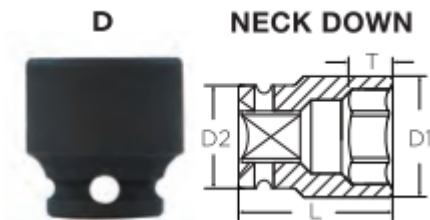

Edge of Arlington Saw & Tool, Inc.

124 South Collins
Arlington, TX 76010
Phone: 817-461-7171 • Fax: 817-795-6651
Toll Free: 888-461-7171
Email: info@eoasaw.com
Website: www.eoasaw.com

Item #22201, Vega 6-pt Impact Sockets Std Length - 3/8" Sq Drive (MM)

\$9.22

Thank you for shopping with us!

Made from S2 modified shock resistant steel for professional performance and durability.

Rounded corners on hex and square opening for stress relief.

The corners of our hex and square openings have a radius for stress relief providing more torque while reducing fastener rounding

SPECIFICATIONS

Manufacturer	Vega Industries
Diameter	31.9 mm
Length	30 mm
Opening	22 mm
Style	D