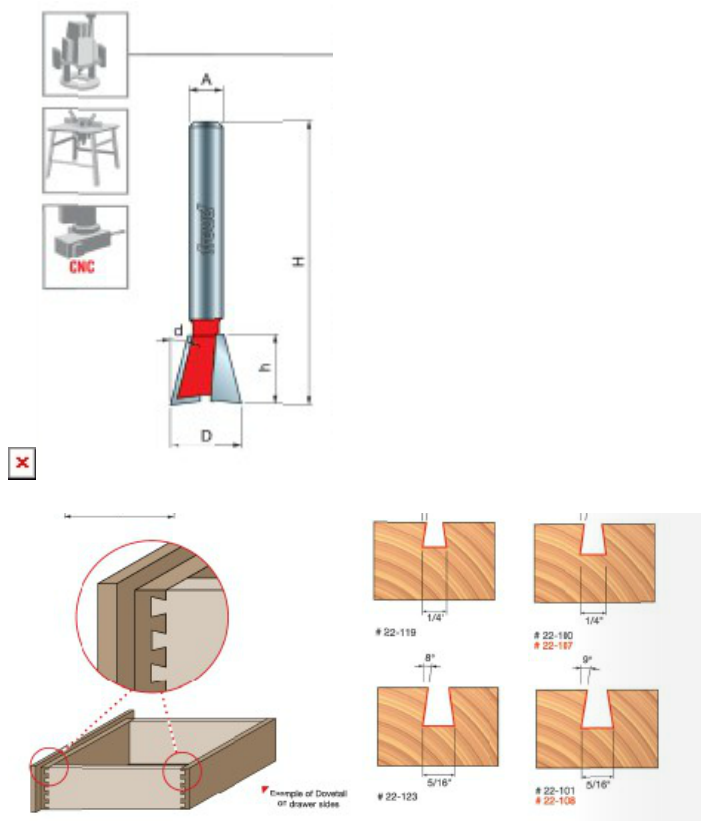

### Item #22-128, Freud 3/4 in Dia, 14 deg, 7/8 in CH, 1/4 in Shank Dovetail Bit \$38.37

Thank you for shopping with us!

**Application:** Strong, attractive joints for drawers and boxes

- Compatible with popular dovetail jigs, these bits produce smooth, intricate dovetail joints
- Cuts all composition materials, plywoods, hardwoods, and softwoods
- Use on CNC and other automatic routers as well as hand-held and table-mounted portable routers

## SPECIFICATIONS

<b>Manufacturer</b>	Freud Tools
<b>Diameter</b>	3/4 in
<b>Cut Height, Length, or Width</b>	7/8 in

## SPECIFICATIONS

<b>Overall Length</b>	2 3/8 in
<b>Shank</b>	1/4 in
<b>Angle</b>	14 deg