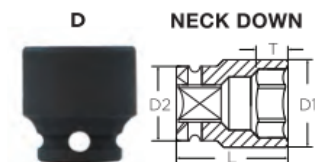

Edge of Arlington Saw & Tool, Inc.

124 South Collins
Arlington, TX 76010
Phone: 817-461-7171 • Fax: 817-795-6651
Toll Free: 888-461-7171
Email: info@eoasaw.com
Website: www.eoasaw.com

Item #21901-T, Vega 6-pt Impact Sockets Std Length Thin Wall - 3/8" Sq Drive (mm) **\$9.06**

Thank you for shopping with us!

Made from S2 modified shock resistant steel for professional performance and durability.

Rounded corners on hex and square opening for stress relief.

The corners of our hex and square openings have a radius for stress relief providing more torque while reducing fastener rounding

Thin wall sockets designed for limited clearance applications

Don't see what you need? Other sizes made to order; please request a quote.

SPECIFICATIONS	
Manufacturer	Vega Industries
Diameter (D1)	26 mm
Diameter (D2/D3)	22 mm
Length	30 mm
Opening	19 mm