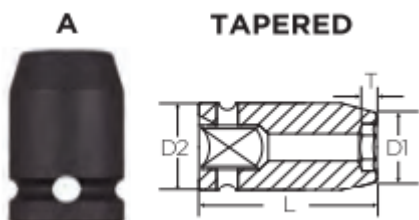

Edge of Arlington Saw & Tool, Inc.

124 South Collins
Arlington, TX 76010
Phone: 817-461-7171 • Fax: 817-795-6651
Toll Free: 888-461-7171
Email: info@eoasaw.com
Website: www.eoasaw.com

Item #20601, Vega 6-pt Impact Sockets Std Length - 3/8" Sq Drive (MM) \$5.56

Thank you for shopping with us!

Made from S2 modified shock resistant steel for professional performance and durability.

Rounded corners on hex and square opening for stress relief.

The corners of our hex and square openings have a radius for stress relief providing more torque while reducing fastener rounding

SPECIFICATIONS

Manufacturer	Vega Industries
Diameter	11.6 mm
Length	30 mm
Opening	6 mm
Style	A