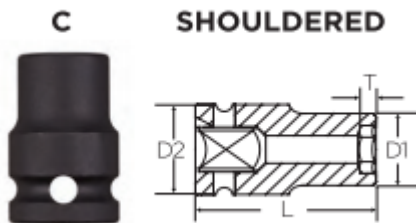

Edge of Arlington Saw & Tool, Inc.

124 South Collins
Arlington, TX 76010
Phone: 817-461-7171 • Fax: 817-795-6651
Toll Free: 888-461-7171
Email: info@eoasaw.com
Website: www.eoasaw.com

Item #1TE61, Vega External Torx® Impact Sockets -Std Length - 1/4" Sq Drive **\$3.76**

Thank you for shopping with us!

Made from S2 modified shock resistant steel for professional performance and durability. Rounded corners on hex and square opening for stress relief.

SPECIFICATIONS	
Manufacturer	Vega Industries
Diameter (D1)	0.35 in
Diameter (D2/D3)	0.51 in
Length	1 in
Size	(Torx) E-6
Style	C