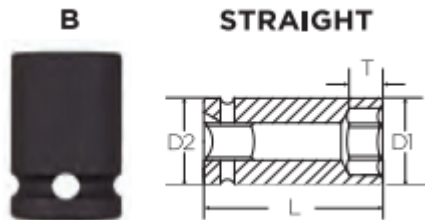

### Item #1TE121, Vega External Torx® Impact Sockets -Std Length - 1/4" Sq Drive **\$4.56**

Thank you for shopping with us!

Made from S2 modified shock resistant steel for professional performance and durability. Rounded corners on hex and square opening for stress relief.

SPECIFICATIONS	
<b>Manufacturer</b>	Vega Industries
<b>Diameter (D1)</b>	0.63 in
<b>Diameter (D2/D3)</b>	63 in
<b>Length</b>	1 in
<b>Size</b>	(Torx) E-12
<b>Style</b>	B