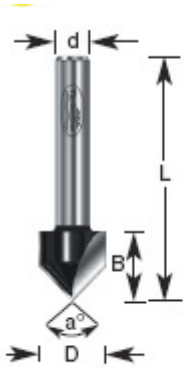

### Item #180-10, Amana Professional Quality V Groove Router Bits

**\$23.66**

Thank you for shopping with us!

1/4" & 1/2" Shank

2 Flute

Professional Quality Carbide-Tipped

#### SPECIFICATIONS

<b>Manufacturer</b>	Amana Tool
<b>Diameter</b>	3/8 in
<b>Cut Height, Length, or Width</b>	7/16 in
<b>Flute</b>	2
<b>Overall Length</b>	1 5/8 in
<b>Shank</b>	1/4 in
<b>Angle</b>	90 deg