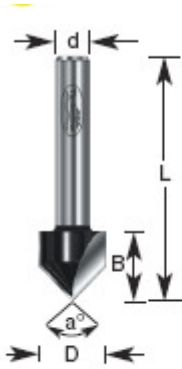

### Item #180-10, Amana Professional Quality V Groove Router Bits \$20.57

Thank you for shopping with us!  
1/4" & 1/2" Shank  
2 Flute  
Professional Quality Carbide-Tipped

#### SPECIFICATIONS

<b>Manufacturer</b>	Amana Tool
<b>Diameter</b>	3/8 in
<b>Cut Height, Length, or Width</b>	7/16 in
<b>Flute</b>	2
<b>Overall Length</b>	1 5/8 in
<b>Shank</b>	1/4 in
<b>Angle</b>	90 deg