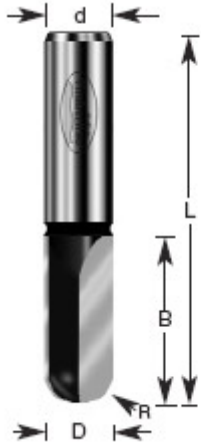

### Item #160-82, Amana Professional Quality Core Box Extra Deep Router Bits \$49.58

Thank you for shopping with us!  
Cut much deeper flutes than possible with a regular core box bit.

1/2" Shank  
2 Flute  
Professional Quality Carbide-Tipped

#### SPECIFICATIONS

<b>Manufacturer</b>	Amana Tool
<b>Diameter</b>	1/2 in
<b>Cut Height, Length, or Width</b>	1 1/4 in
<b>Flute</b>	2
<b>Overall Length</b>	2 3/4 in
<b>Radius</b>	1/4 in
<b>Shank</b>	1/2 in