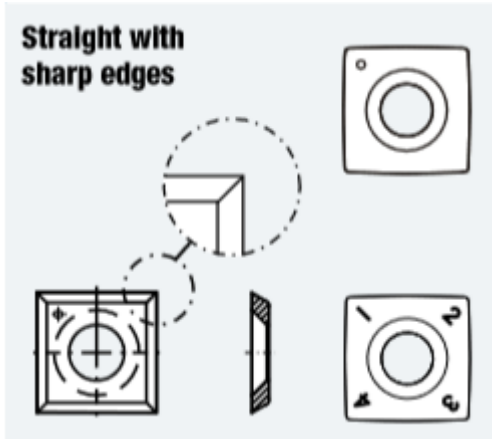

Edge of Arlington Saw & Tool, Inc.

124 South Collins
Arlington, TX 76010
Phone: 817-461-7171 • Fax: 817-795-6651
Toll Free: 888-461-7171
Email: info@eoasaw.com
Website: www.eoasaw.com

**Straight with
sharp edges**

**Item #014028, Tigra 14mm L x 2mm T x 14mm W
Square Knives: 4-sided - Box of 10 inserts
$36.90**

Thank you for shopping with us!

SPECIFICATIONS

Manufacturer	Tigra
Grade	T10MG
Length	14 mm
No. of Sides	
Radius	--
Style	--
Thickness	2 mm
Width	14 mm
Type	--
Note	--
Unit Price	$3.69
Pack Quantity	Sold as Box of 10 inserts