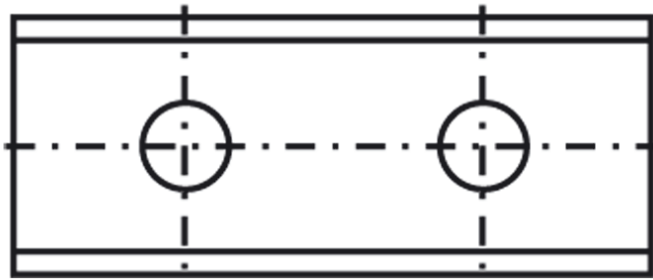

**Item #013839,  
Tigra 60mm L x  
1.5mm T x  
12mm W  
Reversible  
Knives:  
Standard 2-  
sided - Box of  
10 Inserts  
\$136.00**

Thank you for  
shopping with us!

### SPECIFICATIONS

<b>Manufacturer</b>	Tigra
<b>Degree</b>	35 deg
<b>Grade</b>	T02SMG
<b>Hole Spacing</b>	26 mm
<b>Length</b>	60 mm
<b>Thickness</b>	1.5 mm
<b>Width</b>	12 mm
<b>Unit Price</b>	\$13.60
<b>Pack Quantity</b>	Sold as Box of 10 inserts