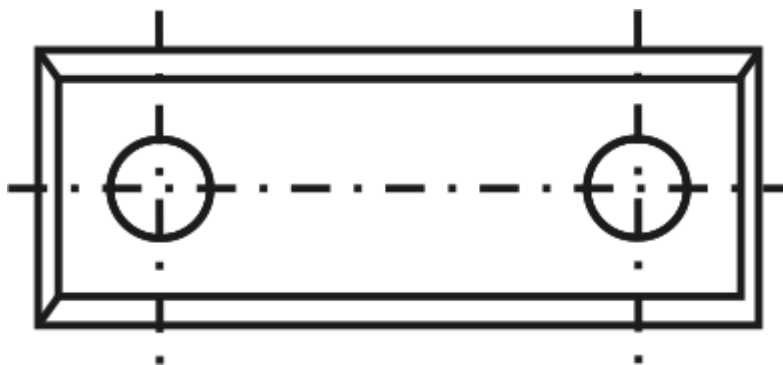

Edge of Arlington Saw & Tool, Inc.

124 South Collins
Arlington, TX 76010
Phone: 817-461-7171 • Fax: 817-795-6651
Toll Free: 888-461-7171
Email: info@eoasaw.com
Website: www.eoasaw.com

**Item #013507, Tigra
29.5mm L x 1.5mm T x
12mm W Reversible
Knives: Standard 4-
sided - Box of 10 inserts
\$70.00**

Thank you for shopping with us!
4 cutting edges

SPECIFICATIONS	
Manufacturer	Tigra
Grade	T04F-CR
Hole Spacing	14 mm
Length	29.5 mm
Thickness	1.5 mm
Width	12.0 mm
Unit Price	\$7.00
Pack Quantity	Sold as Box of 10 inserts