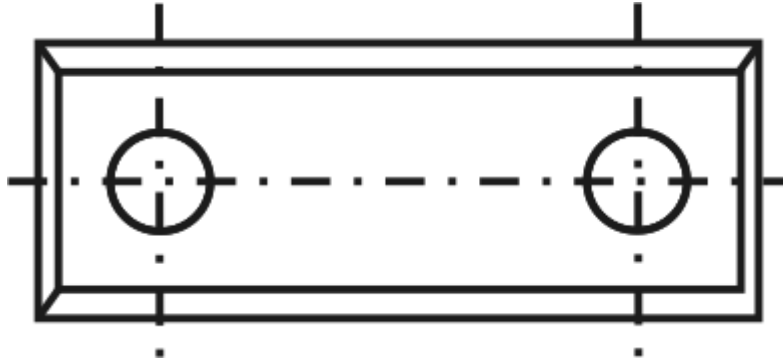

Edge of Arlington Saw & Tool, Inc.

124 South Collins
Arlington, TX 76010
Phone: 817-461-7171 • Fax: 817-795-6651
Toll Free: 888-461-7171
Email: info@eoasaw.com
Website: www.eoasaw.com

**Item #013505, Tigra
Reversible Knives:
Standard 4-sided - Box
of 10 inserts
\$116.10**
Thank you for shopping with us!
4 cutting edges

SPECIFICATIONS	
Manufacturer	Tigra
Grade	T04F-CR
Hole Spacing	14 mm
Length	29.5 mm
Thickness	1.5 mm
Width	10.0 mm
Unit Price	\$11.61
Pack Quantity	Sold as Box of 10 inserts