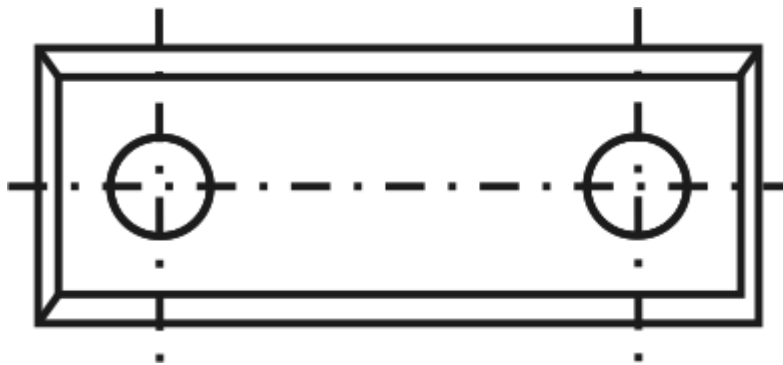

Edge of Arlington Saw & Tool, Inc.

124 South Collins
Arlington, TX 76010
Phone: 817-461-7171 • Fax: 817-795-6651
Toll Free: 888-461-7171
Email: info@eoasaw.com
Website: www.eoasaw.com

Item #013504, Tigra Reversible Knives: Standard 4-sided $59.60

Edge of Arlington offers free shipping in the United States when you choose flat rate shipping. 4 cutting edges

SPECIFICATIONS	
Grade	T04F-CR
Length	
Manufacturer	Tigra
Sold in Quantity of	Box of 10 inserts
Thickness	1.5 mm
Unit Price	$5.96
Width