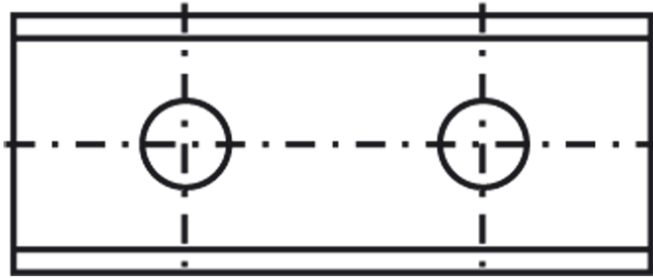

**Item #125424,  
Tigra 30mm L x  
1.5mm T x  
12mm W  
Reversible  
Knives:  
Standard 2-  
sided - Box of  
10 Inserts  
\$53.80**

Thank you for  
shopping with us!

### SPECIFICATIONS

<b>Manufacturer</b>	Tigra
<b>Degree</b>	35 deg
<b>Grade</b>	T03SMG
<b>Hole Spacing</b>	14 mm
<b>Length</b>	30 mm
<b>Thickness</b>	1.5 mm
<b>Width</b>	12 mm
<b>Unit Price</b>	\$5.38
<b>Pack Quantity</b>	Sold as Box of 10 inserts