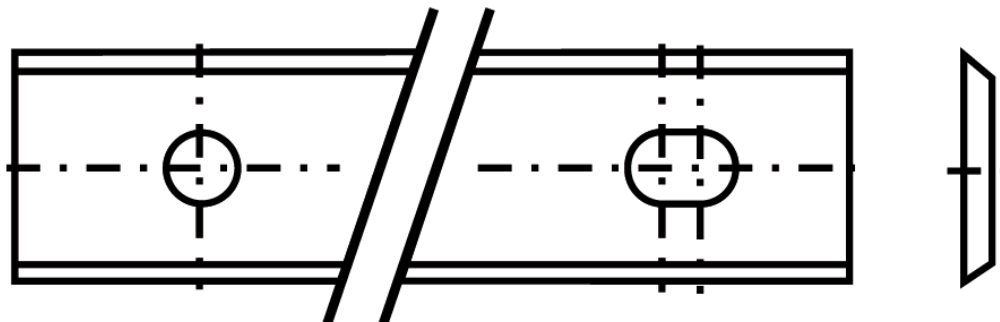

Edge of Arlington Saw & Tool, Inc.

124 South Collins
Arlington, TX 76010
Phone:817-461-7171 • Fax: 817-795-6651
Toll Free: 888-461-7171
Email: info@eoasaw.com
Website: www.eoasaw.com

**Item
#012009,
Tigra
100mm L
x 2.2mm T
x 13mm W
Reversible
Knives:
Standard
2-sided -
Box of 10
Inserts
\$362.00**

Thank you for
shopping
with us!

SPECIFICATIONS

Manufacturer	Tigra
Degree	35 deg
Grade	T08MF
Hole Spacing	60 mm
Length	100 mm
Thickness	2.2 mm
Width	13 mm
Unit Price	\$36.20
Pack Quantity	Sold as Box of 10 inserts