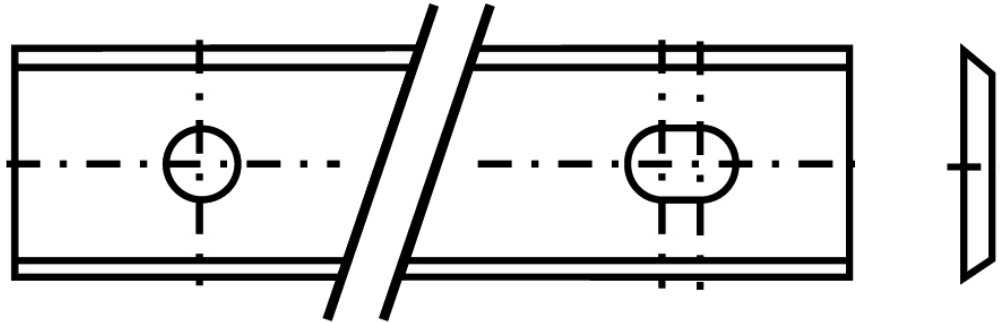

Edge of Arlington Saw & Tool, Inc.

124 South Collins
Arlington, TX 76010
Phone:817-461-7171 • Fax: 817-795-6651
Toll Free: 888-461-7171
Email: info@eoasaw.com
Website: www.eoasaw.com

**Item
#012008,
Tigra
80mm L x
2.2mm T x
13mm W
Reversible
Knives:
Standard
2-sided -
Box of 10
Inserts
\$276.00**
Thank you for
shopping
with us!

SPECIFICATIONS

Manufacturer	Tigra
Degree	35 deg
Grade	T08MF
Hole Spacing	60 mm
Length	80 mm
Thickness	2.2 mm
Width	13 mm
Unit Price	\$27.60
Pack Quantity	Sold as Box of 10 inserts