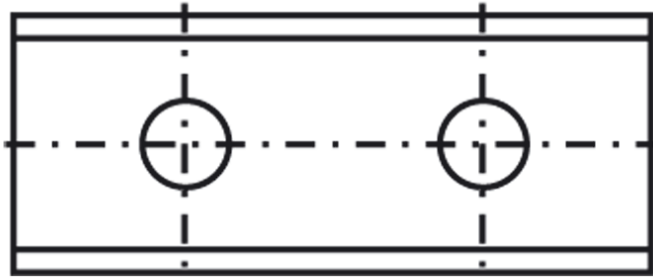

Edge of Arlington Saw & Tool, Inc.

124 South Collins
Arlington, TX 76010
Phone: 817-461-7171 • Fax: 817-795-6651
Toll Free: 888-461-7171
Email: info@eoasaw.com
Website: www.eoasaw.com

**Item #012007,
Tigra Reversible
Knives:
Standard 2-
sided
$71.60**

Edge of Arlington
offers free shipping in
the United States
when you choose flat
rate shipping

SPECIFICATIONS

Grade	T04F-CR
Length	60 mm
Manufacturer	Tigra
Sold in Quantity of	Box of 10 inserts
Thickness	1.5 mm
Unit Price	$7.16
Width	12 mm