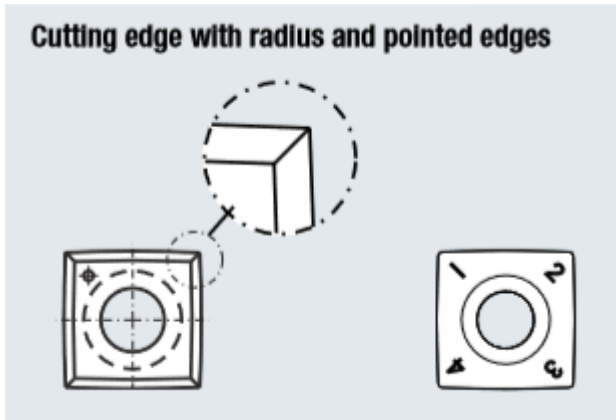

Edge of Arlington Saw & Tool, Inc.

124 South Collins
Arlington, TX 76010
Phone:817-461-7171 • Fax: 817-795-6651
Toll Free: 888-461-7171
Email: info@eoasaw.com
Website: www.eoasaw.com

Item #100791, Tigra Square Knives: 4-sided

$49.50

Thank you for shopping with us!

Cutting edge with radius and pointed edges

SPECIFICATIONS

Manufacturer	Tigra
Grade	T10MG
Length	15 mm
No. of Sides	4
Radius	150 mm
Style	--
Thickness	2.5 mm
Width	15 mm
Type	Radius & Pointed Edges
Note	--
Unit Price	$4.95
Pack Quantity	Box of 10 inserts