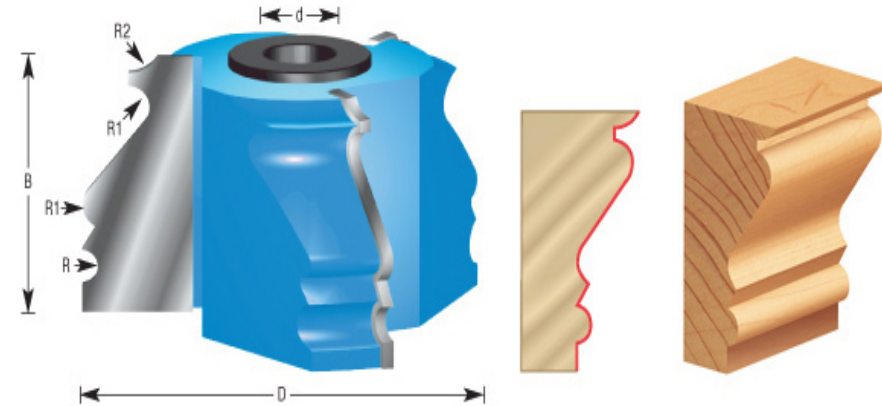

Edge of Arlington Saw & Tool, Inc.

124 South Collins
 Arlington, TX 76010
 Phone:817-461-7171 • Fax: 817-795-6651
 Toll Free: 888-461-7171
 Email: info@eoasaw.com
 Website: www.eoasaw.com

Amana Tool Molding Shaper Cutter

Thank you for shopping with us!

Item #	Manufacturer	Diameter	Bore	Cut Height, Length, or Width	Note	Radius	R1/Radius	R2/Radius	Rub Collar	Price
966	Amana Tool	3 in	1/2 in & 3/4 in	1-3/4 in	Rub collar for 3/4 in arbor only.	1/8 in	5/32 in	1/4 in	C-010	\$156.23