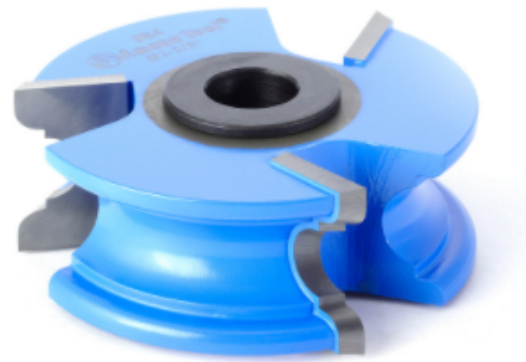

Edge of Arlington Saw & Tool, Inc.

124 South Collins
Arlington, TX 76010
Phone:817-461-7171 • Fax: 817-795-6651
Toll Free: 888-461-7171
Email: info@eoasaw.com
Website: www.eoasaw.com

Amana Tool Classical Shaper Cutter

Thank you for shopping with us!

Item #	Manufacturer	Bore	Diameter	Cut Height, Length, or Width	Diameter (D1)	Note	Radius	Rub Collar	Price
--------	--------------	------	----------	------------------------------	---------------	------	--------	------------	-------