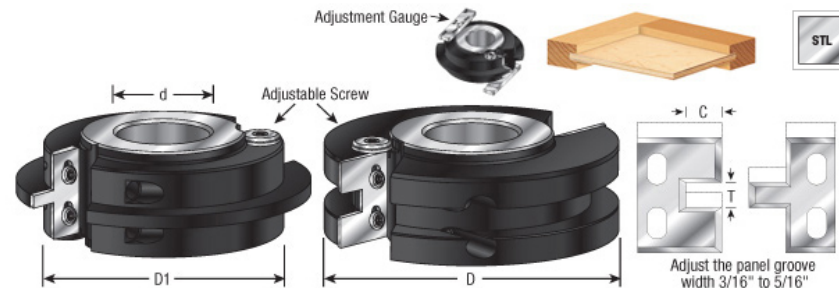

### Amana Tool Instile™ & Rail System Adjustable Tongue & Groove Set

Thank you for shopping with us! The perfect fix for undersized plywood flat panel "Mission Style, Arts & Crafts and Shaker" cabinet doors. Set includes unique adjustment system and a gauge for precise settings. -Designed to cut precise grooves to provide undersized plywood veneered panels with a snug, rattle-free fit. -For 5.5mm undersized 1/4" plywood. -For 5.9mm oversized 1/4" veneered plywood. -Adjust the panel groove width 3/16" to 5/16" -Cut frame stock from 5/8" through 1 3/16" in thickness. Replacement parts: Knives RCK-236 & RCK-238 consist of one pair each; Screw #67117; Adjusting Screw #67058; Locking

Screw #67059

Item #	Diameter	Bore	Cut Height, Length, or Width	Diameter (D1)	Overall Length	Manufacturer	Knives	Replacement Parts	RPM	Rub Collar	Price
61218	4 in	1 1/4 in	1-3/16 in	3 1/4 in	4 in	Amana Tool	RCK-236, RCK-238	Adjusting Screw #67117, Locking Screw #67059	12,900	C-033	<b>\$380.41</b>