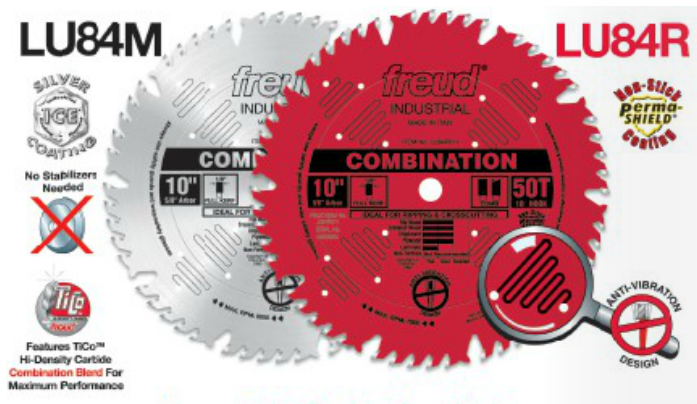

Edge of Arlington Saw & Tool, Inc.

124 South Collins

Arlington, TX 76010

Phone: 817-461-7171 • Fax: 817-795-6651

Toll Free: 888-461-7171

Email: info@eoasaw.com

Website: www.eoasaw.com

Freud Combination Blades: Series LU84M/LU84R

Thank you for shopping with us!

In many woodworking shops, one saw must serve multiple purposes. It must rip a piece of 4/4 oak and also crosscut a sheet of 3/4" plywood. The groups of five teeth include one flat tooth for ripping, followed by four alternate top bevel teeth for crosscutting, and a large gullet for effective chip clearance. This blade also features laser-cut anti-vibration slots, practically eliminating the vibration that resonates in standard blades. With this ultimate combination blade, there is no need for stabilizers. Premium TiCo™ HI-Density Carbide Combination Blend for Maximum Performance. Large Gullets in front of flat top rakers allow for fast ripping and easy chip removal. Laser-Cut Anti-Vibration Slots drastically reduce vibration and sideways movement in the cut, extending blade life and giving a crisp, splinter-free flawless finish. Silver Ice Coating resists corrosion and pitch buildup; Perma-Shield™ Non-Stick Coating reduces blade drag, protects the blade from corrosion and pitch buildup. Ideal For: Crosscuts (3/4" to 3-1/2") & Rips (3/8" to 1-1/2"). **Tip:** Kickbacks are one of the most dangerous hazards in woodworking. Choose a saw blade with a kickback-reducing design. This design places a chip limiter before each tooth, restricting tooth bite to the maximum safe amount for a more secure work environment.

Item #	Diameter	Arbor	Kerf	Plate	Teeth	Type	Manufacturer	Price
LU84M008	8 in	5/8 in	.126 in	.087 in	40 COMB	Silver Ice	Freud Tools	$86.85
LU84R008	8 in	5/8 in	.126 in	.087 in	40 COMB	Perma-SHIELD	Freud Tools	$100.19
LU84M009	9 in	5/8 in	.126 in	.087 in	40 COMB	Silver Ice	Freud Tools	$90.29
LU84R009	9 in	5/8 in	.126 in	.087 in	40 COMB	Perma-SHIELD	Freud Tools	$104.21
LU84M011	10 in	5/8 in	.126 in	.087 in	50 COMB	Silver Ice	Freud Tools	$92.09
LU84R011	10 in	5/8 in	.126 in	.087 in	50 COMB	Perma-SHIELD	Freud Tools	$99.20