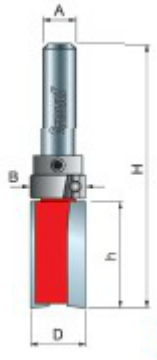

Freud Top Bearing Flush Trim Bits

Thank you for shopping with us!

Application: Template work and lettering -The top-mounted bearings on these bits make them ideal for lettering and other template work where the work-piece is being grooved or routed out. -Cuts all composition materials, plywoods, hardwoods, and softwoods. -Use on hand-held and table-mounted portable routers

Item #	Manufacturer	Diameter	Cut Height, Length, or Width	Overall Length	Shank	Bearing Size	Price
50-098	Freud Tools	5/16 in	1 in	2 23/32 in	1/4 in	1/2 in	\$31.68
50-101	Freud Tools	1/2 in	1 1/4 in	2 1/2 in	1/4 in	1/2 in	\$35.57
50-102	Freud Tools	1/2 in	1 in	2 5/8 in	1/4 in	1/2 in	\$29.58
50-103	Freud Tools	5/8 in	9/16 in	2 1/4 in	1/4 in	5/8 in	\$29.85
50-104	Freud Tools	5/8 in	1 in	2 5/8 in	1/4 in	5/8 in	\$30.36
50-105	Freud Tools	9/16 in	3/4 in	2 5/16 in	1/4 in	9/16 in	\$35.48

50-106	Freud Tools	3/4 in	1 in	2 5/8 in	1/4 in	3/4 in	\$31.68
50-107	Freud Tools	9/16 in	9/16 in	2 5/16 in	1/4 in	5/8 in	\$31.26
50-110	Freud Tools	7/8 in	1 in	2 13/16 in	1/2 in	7/8 in	\$53.31
50-112	Freud Tools	1 in	1 in	2 3/4 in	1/2 in	1 in	\$36.90
50-116	Freud Tools	3/4 in	1 in	2 13/16 in	1/2 in	3/4 in	\$40.07
50-118	Freud Tools	3/4 in	1 3/4 in	3 1/2 in	1/2 in	3/4 in	\$50.73
50-122	Freud Tools	1 1/8 in	1 1/2 in	3 3/8 in	1/2 in	1 1/8 in	\$66.87
50-126	Freud Tools	1 1/4 in	1 1/2 in	3 3/8 in	1/2 in	1 1/4 in	\$68.33
50-130	Freud Tools	1 1/2 in	1 3/4 in	3 3/4 in	1/2 in	1 1/2 in	\$79.59
50-138	Freud Tools	2 in	2 in	4 in	1/2 in	2 in	\$126.29