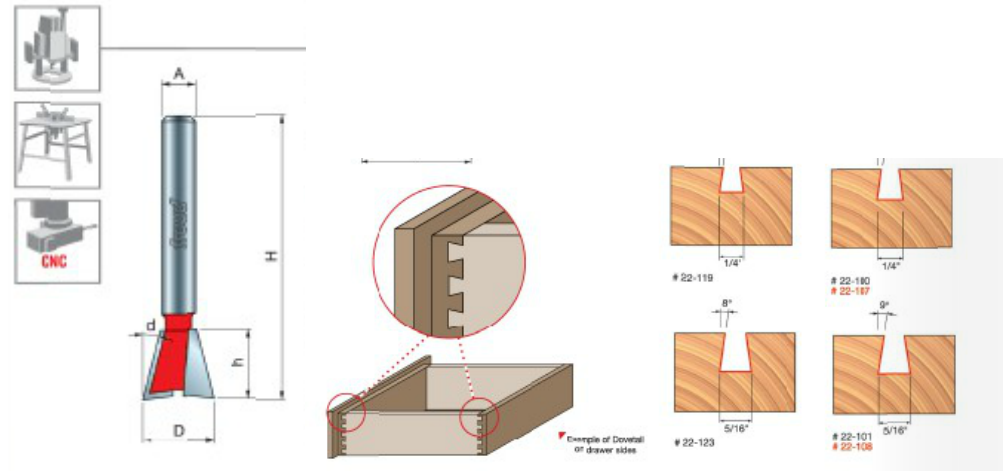

well as hand-held and table-mounted portable routers

Item #	Manufacturer	Diameter	Cut Height, Length, or Width	Overall Length	Shank	Angle	Price
22-100	Freud Tools	1/4 in	5/16 in	2 in	1/4 in	7 1/2 deg	\$22.20
22-101	Freud Tools	5/16 in	3/8 in	1 7/8 in	1/4 in	9 deg	\$22.20
22-102	Freud Tools	3/8 in	3/8 in	1 7/8 in	1/4 in	9 deg	\$23.03
22-103	Freud Tools	3/8 in	3/8 in	2 1/2 in	1/4 in	14 deg	\$23.43
22-104	Freud Tools	1/2 in	1/2 in	1 7/8 in	1/4 in	14 deg	\$22.20