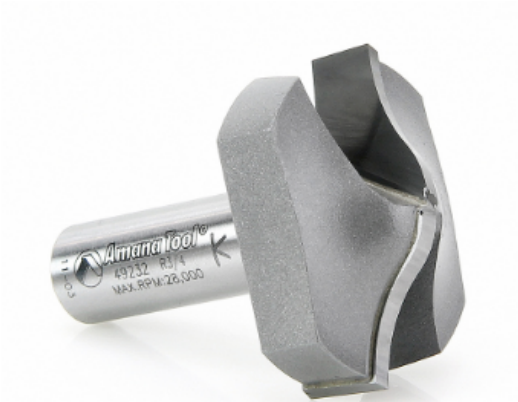

### Amana Tool Carbide-Tipped Round & Ogee 2 Flute

Edge of Arlington offers free shipping in the United States when you choose flat rate shipping

Rout decorative grooves on solid wood or MDF panels and surfaces with a handheld or CNC router. Form edges using an edge guide.

Item #	Diameter	Cut Height/Length	Flute	Overall Length	Radius	R1/Large Radius	Shank	Price
49232	1 5/8 mm	23/32 in	2	2 3/16 in	3/8 in	3/4 in	1/2 in	<b>\$72.04</b>