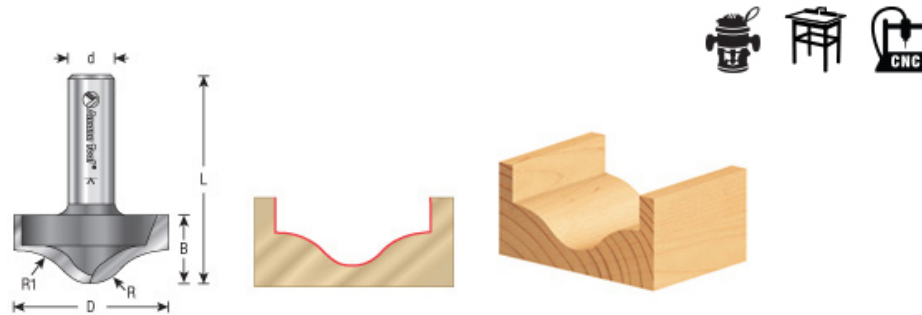

### Amana Tool Carbide-Tipped Round & Ogee 2 Flute

Edge of Arlington offers free shipping in the United States when you choose flat rate shipping

Rout decorative grooves on solid wood or MDF panels and surfaces with a handheld or CNC router. Form edges using an edge guide.

Item #	Diameter	Cut Height/Length	Flute	Overall Length	Radius	R1/Large Radius	Shank	Price
49232	1 5/8 mm	23/32 in	2	2 3/16 in	3/8 in	3/4 in	1/2 in	<b>\$72.04</b>