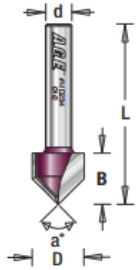

Edge of Arlington offers free shipping in the United States when you choose flat rate shipping Cut decorative V grooves and lettering on signs with these V Groove router bits. Use with an edge guide to chamfer and bevel edges. 2-Flute Pro-Series Carbide-Tipped

Item #	Manufacturer	Diameter	Cut Height/Length	Overall Length	Shank	Angle	Price
MD230	Amana Tool	1/2 in	5/8 in	1 3/4 in	1/4 in	60°	\$22.73
MD232	Amana Tool	3/8 in	7/16 in	1 5/8 in	1/4 in	90°	\$18.38
MD234	Amana Tool	1/2 in	1/2 in	1 3/4 in	1/4 in	90°	\$20.21