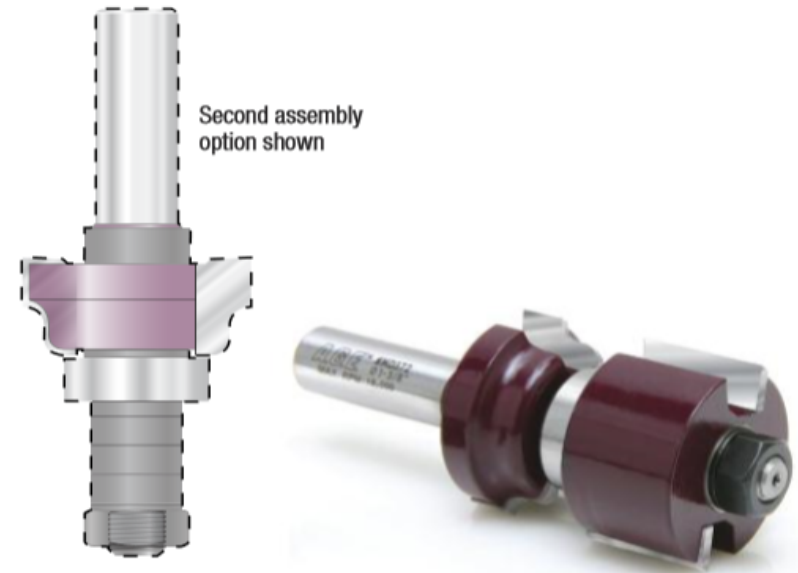

Thank you for shopping with us!

This reversible assembly is designed to cut window sash and glass door parts, including rails, stiles, mullions, and muntins, on stock

between 1 1/8" and 1 3/4" thick. 2-Flute 1-Piece Pro-Series Carbide-Tipped

Item #	Manufacturer	Diameter	Cut Height, Length, or Width	Bearing(s)	Flute	Overall Length	Radius	Shank	Price
MD372	Amana Tool	1 3/8 in	1 13/16 in	47708, Amana Tool Steel Ball Bearing Guide 7/8 Overall Dia x 5/16 Inner Dia x 9/32 Height	2	3 3/4 in	1/8 in	1/2 in	\$164.70