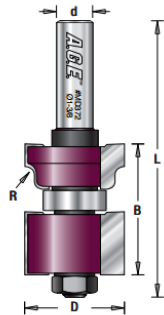

Edge of Arlington Saw & Tool, Inc.

124 South Collins
Arlington, TX 76010
Phone:817-461-7171 • Fax: 817-795-6651
Toll Free: 888-461-7171
Email: info@eoasaw.com
Website: www.eoasaw.com