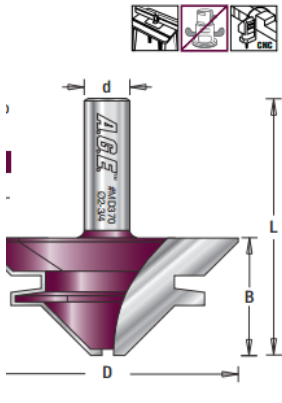

### Amana Pro-Series Lock Miter Router Bit

Edge of Arlington offers free shipping in the United States when you choose flat rate shipping First piece is cut flat (horizontal) and the second is cut perpendicular to the first for a perfect fit. No need to realign the router depth, provided that the wood is centered to the cutting edge of the bit. 2-Flute Pro-Series Carbide-Tipped

Item #	Manufacturer	Diameter	Cut Height/Length	Overall Length	Shank	Angle	Price
MD370	Amana Tool	2 3/4 in	1 1/4 in	2 3/4 in	1/2 in	45°	<b>\$103.65</b>