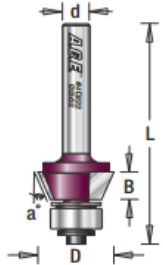

Edge of Arlington Saw & Tool, Inc.

124 South Collins

Arlington, TX 76010

Phone:817-461-7171 • Fax: 817-795-6651

Toll Free: 888-461-7171

Email: info@eoasaw.com

Website: www.eoasaw.com

Amana Pro-Series Bevel Trim Router Bits

Edge of Arlington offers free shipping in the United States when you choose flat rate shipping. Steel bodied router for bevel trimming with a standard router. The solid construction reduces vibration for the smoothest possible cut with a two-flute bit. Pro-Series Carbide-Tipped

Item #	Manufacturer	Diameter	Bearing(s)	Cut Height/Length	Overall Length	Shank	Angle	Flute	Price
MD220	Amana Tool	5/8 in	47706, Amana Tool 3/16 ID x 1/2 OD x .195 Thick Steel Ball Bearing Guide	1/4 in	2 5/64 in	1/4 in	15™	2	\$15.56
MD221	Amana Tool	1/2 in	47706, Amana Tool 3/16 ID x 1/2 OD x .195 Thick Steel Ball Bearing Guide	5/16 in	1 3/4 in	1/4 in	22™	2	\$16.16
MD222	Amana Tool	23/32 in	47706, Amana Tool 3/16 ID x 1/2 OD x .195 Thick Steel Ball Bearing Guide	1/4 in	2 5/64 in	1/4 in	25™	2	\$15.86
MD224	Amana Tool	1 1/16 in	47706, Amana Tool 3/16 ID x 1/2 OD x .195 Thick Steel Ball Bearing Guide	9/32 in	2 in	1/4 in	45™	2	\$18.79