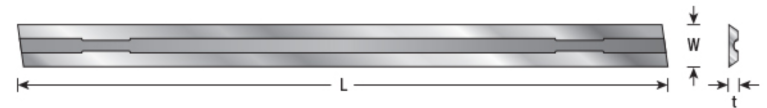

### Amana Tool Portable Planer Knives - Solid Carbide

Thank you for shopping with us!

Solid Carbide reversible knives designed for many popular 3 1/4" machines. The ICK-100 (82mm) will fit many models by AEG, Bosch, Hitachi, Makita, Metabo, Ryobi, Skil, etc. The ICK-200 (82.7mm) will fit many models by Black & Decker. Includes one pair of 2-

sided reversible knives.

Item #	Manufacturer	Thickness	Length	Width	Overall Length	Price
ICK-100	Amana Tool	1.12 mm	1.12 mm	5.5 mm	3 1/4 in	<b>\$14.33</b>
ICK-200	Amana Tool	1.12 mm	1.12 mm	5.5 mm	3 1/4 in	<b>\$16.04</b>