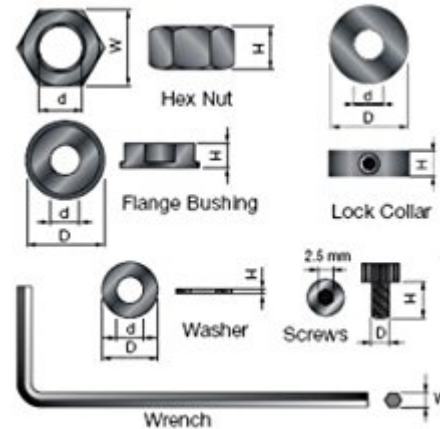

Thank you for shopping with us!

Application: Repairing or rebuilding router bits. Freud offers superior quality replacement parts for all Freud bits. These parts can be used to replace lost fasteners or to return a bit to its original condition.

Item #	Manufacturer	Inside Diameter	Outside Diameter	Height	Wrench	Part Desc	Unit Price	Pack Quantity	Price
62-303	Freud Tools	--	3mm	6mm	2.5mm	Cap Screw	\$1.19	Sold in Pack of 5	\$
62-304	Freud Tools	--	3mm	12mm	2.5mm	Long Cap Screw	\$1.19	Sold in Pack of 5	\$
62-305	Freud Tools	5/16 in	--	17/64 in	1/2 in	Hex Nut	\$1.19	Sold in Pack of 5	\$
62-306	Freud Tools	--	3mm	8mm	2.5mm	Medium Cap Screw	\$0.99	Sold in Pack of 5	\$

62-307	Freud Tools	3mm	--	--	--	Washer	\$0.69	Sold in Pack of 5	\$
62-309	Freud Tools	5/16 in	--	--	--	Washer	\$0.69	Sold in Pack of 5	\$
62-311	Freud Tools	3/8 in	--	--	--	Washer	\$1.19	Sold in Pack of 5	\$
62-313	Freud Tools	1/2 in	--	--	--	Washer	\$0.69	Sold in Pack of 5	\$
62-321	Freud Tools	3/16 in	1/4 in	3/16 in	--	Flange Bushing	\$2.07	Sold in Pack of 5	\$
62-323	Freud Tools	3/16 in	5/16 in	1/8 in	--	Flange Bushing	\$3.51	Sold in Pack of 5	\$
62-325	Freud Tools	3/16 in	1/2 in	1/8 in	--	Flange Bushing	\$3.72	Sold in Pack of 5	\$
62-331	Freud Tools	1/4 in	15/32 in	5/32 in	--	Lock Collar	\$3.99	Sold in Pack of 5	\$
62-402	Freud Tools	--	--	--	2.5mm	Wrench	--	1	\$1.28